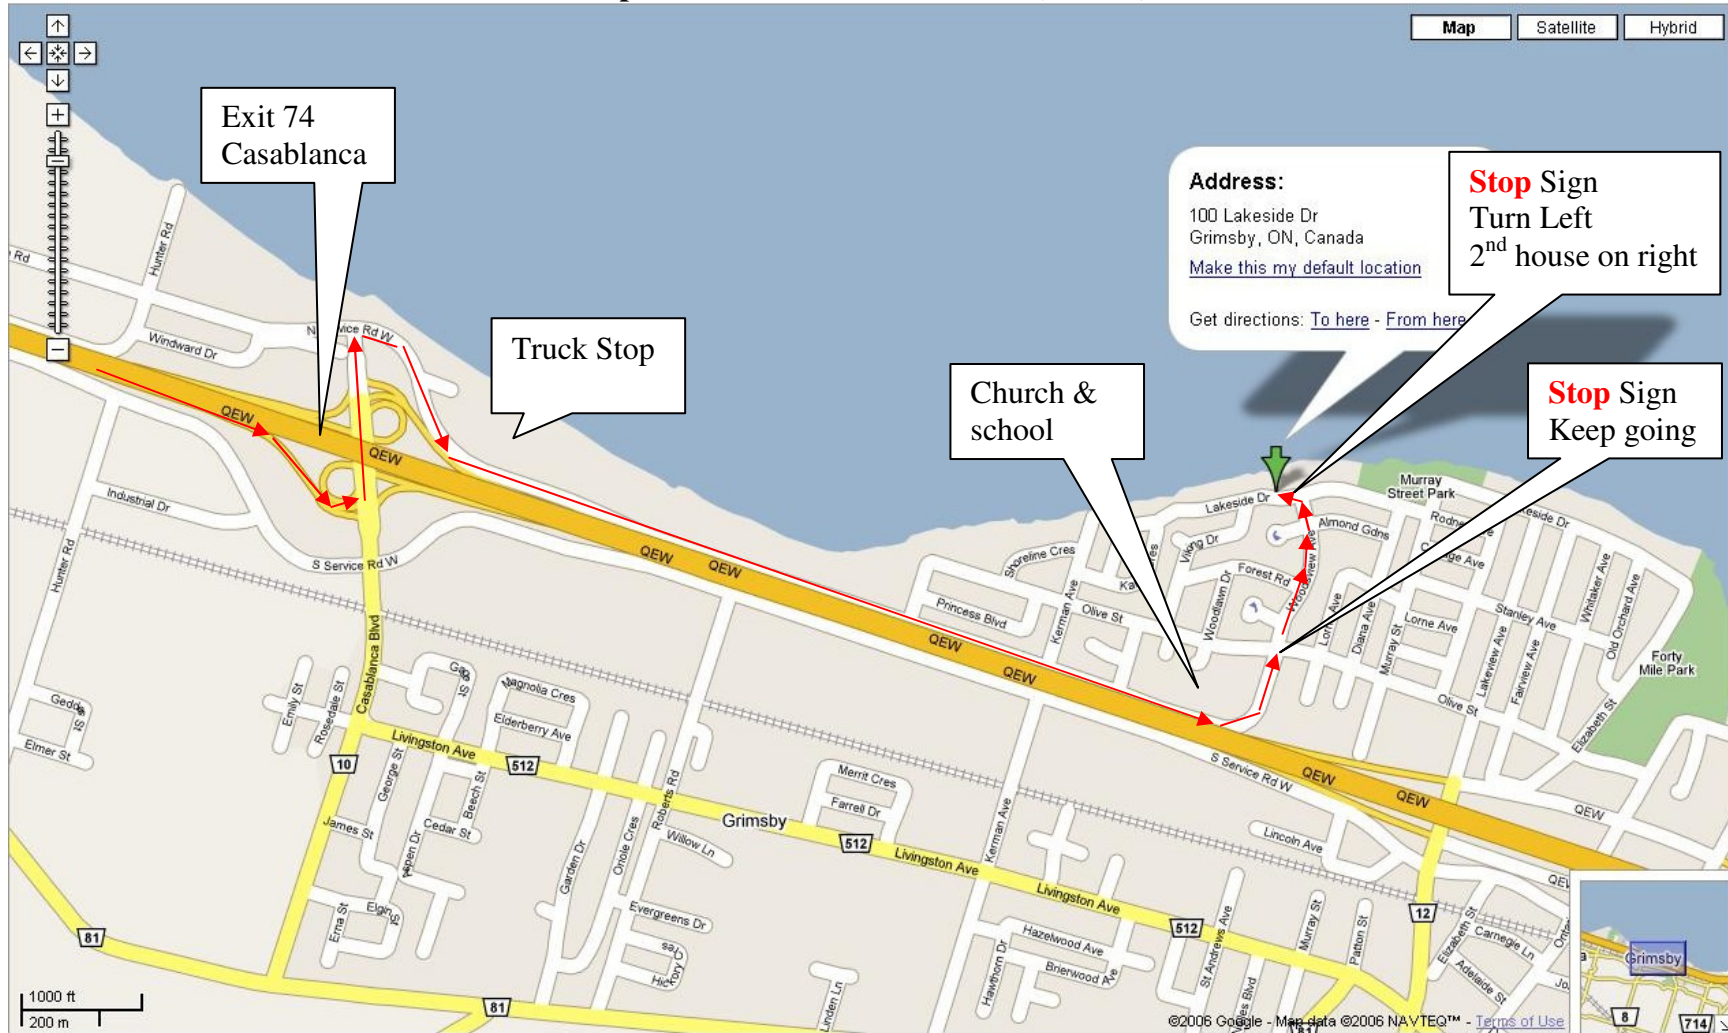

Directions to 100 Lakeside Drive, Grimsby, Ontario L3M 2L5

Tel: 905-966-1762

Option 1: exit from Casablanca (Exit 74)

From Toronto: On QEW, take **Exit 74 (Casablanca)**, turn **north (LEFT)** at the end of the off ramp.

1. Turn **right** at the stop S on to North Service Rd. (East);
2. Follow North Service Rd for 3km (2miles). It's parallel to QEW (on your right). North Service Rd will turn 90-degrees to north (LEFT).
3. At the **stop sign** (intersection with Olive St.), keep going **straight**. Now the North Service Rd. becomes Woodview Ave. There's also a Catholic school on your left before the intersection.
4. Keep going about quarter mile till the end of Woodview then turn **left** (West) onto Lakeside Dr. My house is the 2nd one on the right. Please try to park on the drive way.

Google Link: <http://maps.google.com/maps?f=q&hl=en&q=100+Lakeside+Dr,+Grimsby,+ON,+Canada&ie=UTF8&ll=43.201438,-79.556787&spn=0.011512,0.027122&om=1>