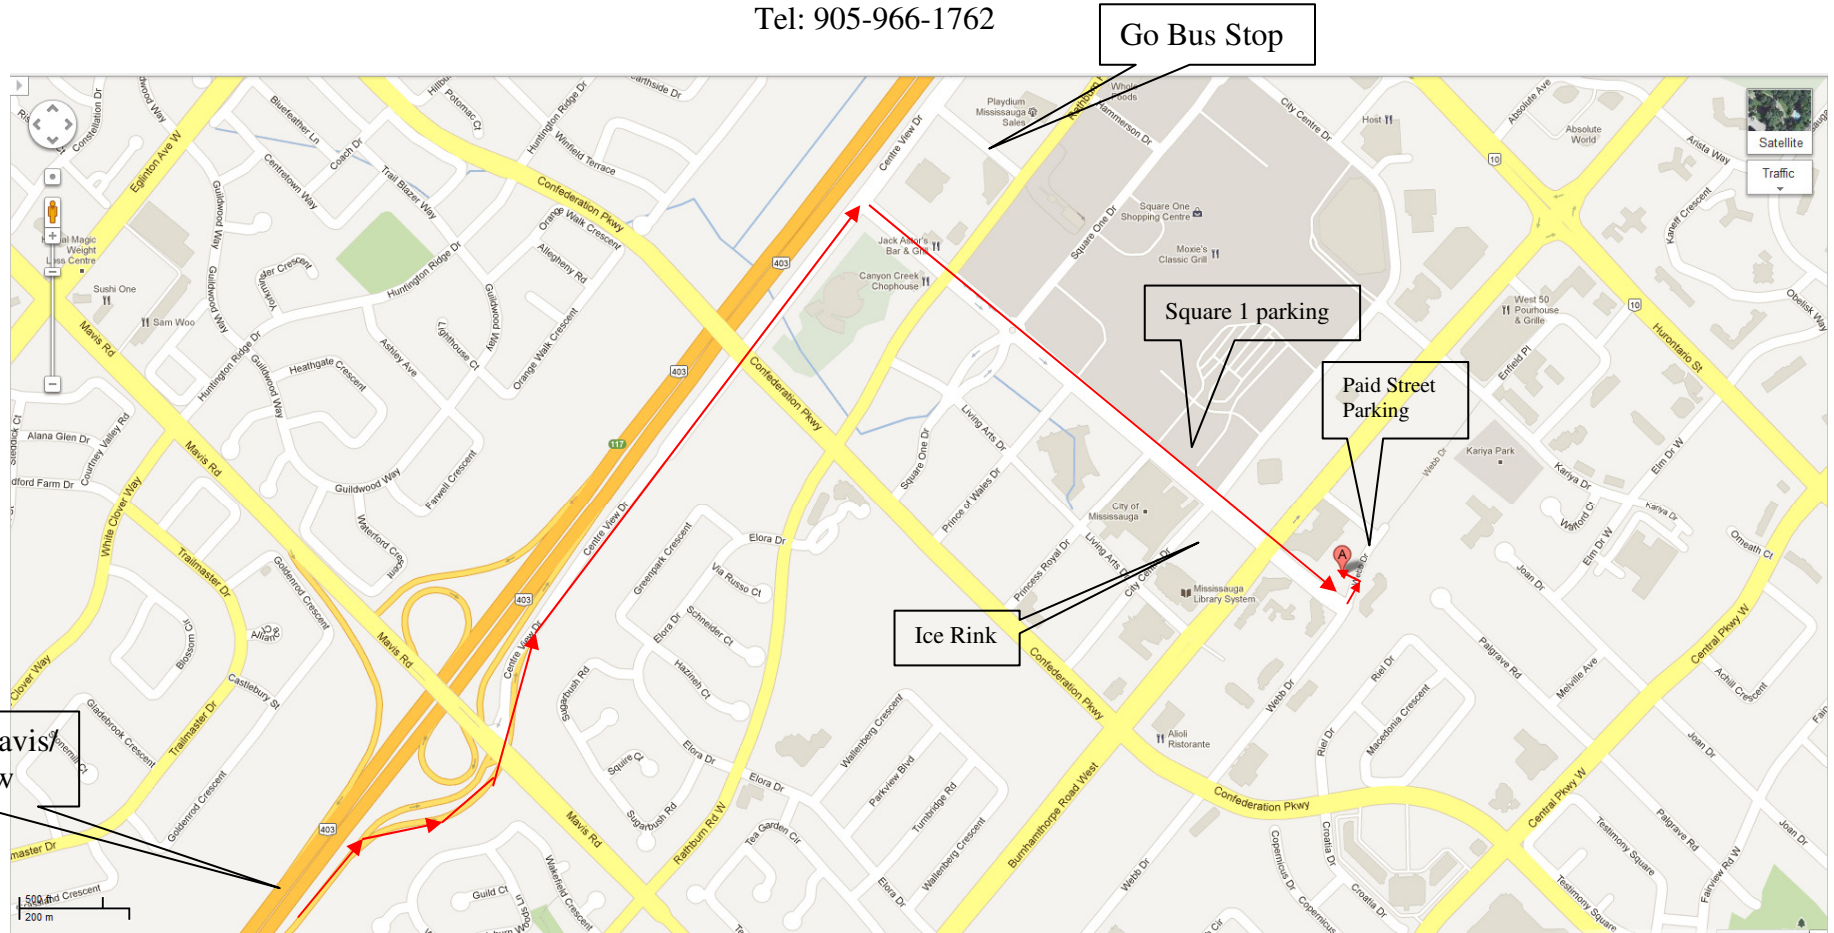

# Directions to 225 Webb Dr., Mississauga, ON L5B 4P2

Tel: 905-966-1762

**From 403: take Exit Mavis/Centre View Dr.,**

1. Keep in the **Right** lane to **Centre View Dr.**
2. Turn **Right** at the **1<sup>st</sup> light** onto **Duke of York Blvd.**
3. Driving through Square One area till the end of Duke of York Blvd.
4. Turn Left onto Webb Dr.

225 Webb is the green glass building on the left corner. Turn left and try to find visitors parking on the Ground floor of the garage. You may call or use the intercom to get in the building. If you cannot find any available visitors parking spot, you may park on Webb Dr (paid) or in Square One (free but walking needed).

Google Map Link: <http://goo.gl/qLLyM>